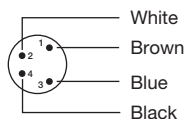

Connections

4 pin, M8
Cable Plug
(Female)