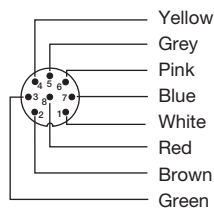

CABLES FOR LIGHT CURTAINS

Description

- Extension cables for light curtains
- M12 female connectors
- 5, 8 or 12 pins
- Straight connector design
- PVC sleeve material
- 10 m cable length

Technical Data

	5-pin, M12	8-pin, M12	12-pin, M12
Rated current	1 A		
Socket contacts	Brass (gold plated)		
Cable sleeve material	PVC		
Connector material	Zinc Alloy-Nickel Plated		
Lock nut	PVC		
Housing	PVC		
Cable / Connector colour	Black	Grey	
Temperature	-20 to +70 °C		
Sealing class	IP 67		

Available Types

Dimension Drawing (Units in mm)	Connector	Locking	Socket Design	Pins	Cable	Sleeve Material	10 m length
							Order Reference
	M12 x 1	Screw	Straight	5	5 x 0,2 mm ²	PVC (Black)	CAB KV 5512 PVC-BK S 10
				8	8 x 0,2 mm ²	PVC (Grey)	CAB KV 8812 PVC-GY S 10
				12	12 x 0,16 mm ²	PVC (Grey)	CAB KV 1212 PVC-GY S 10

Connections

5 pin, M12 Cable Plug (Female)

8 pin, M12 Cable Plug (Female)

12 pin, M12 Cable Plug (Female)