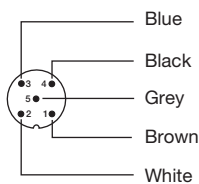

CABLES FOR LIGHT CURTAINS

Description

- Extension cables for light curtains
- M12 female connectors
- 5, 8 or 12 pins
- Straight connector design
- PVC sleeve material
- 10 m cable length

Technical Data

	5-pin, M12	8-pin, M12	12-pin, M12
Rated current	1 A		
Socket contacts	Brass (gold plated)		
Cable sleeve material	PVC		
Connector material	Zinc Alloy-Nickel Plated		
Lock nut	PVC		
Housing	PVC		
Cable / Connector colour	Black	Grey	
Temperature	-20 to +70 °C		
Sealing class	IP 67		

Available Types

Dimension Drawing (Units in mm)	Connector	Locking	Socket Design	Pins	Cable	Sleeve Material	10 m length
							Order Reference
	M12 x 1	Screw	Straight	5	5 x 0,2 mm ²	PVC (Black)	CAB KV 5512 PVC-BK S 10
				8	8 x 0,2 mm ²	PVC (Grey)	CAB KV 8812 PVC-GY S 10
				12	12 x 0,16 mm ²	PVC (Grey)	CAB KV 1212 PVC-GY S 10

Connections

5 pin, M12 Cable Plug (Female)

8 pin, M12 Cable Plug (Female)

12 pin, M12 Cable Plug (Female)