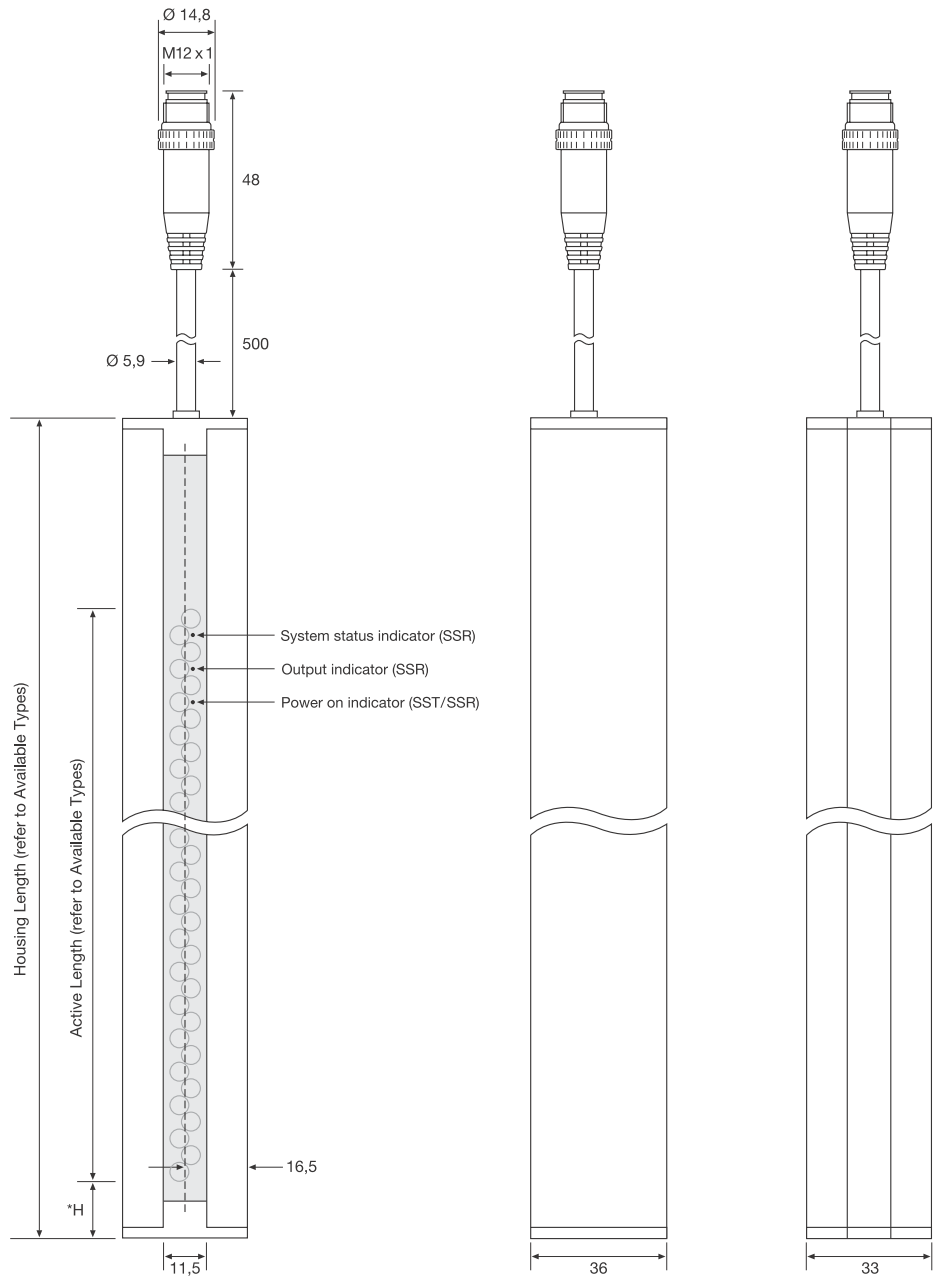

Dimensions and Descriptions

*H =
 5 mm channel spacing: 13,8 mm
 10/20 mm channel spacing: 15,8 mm

(Units in mm)